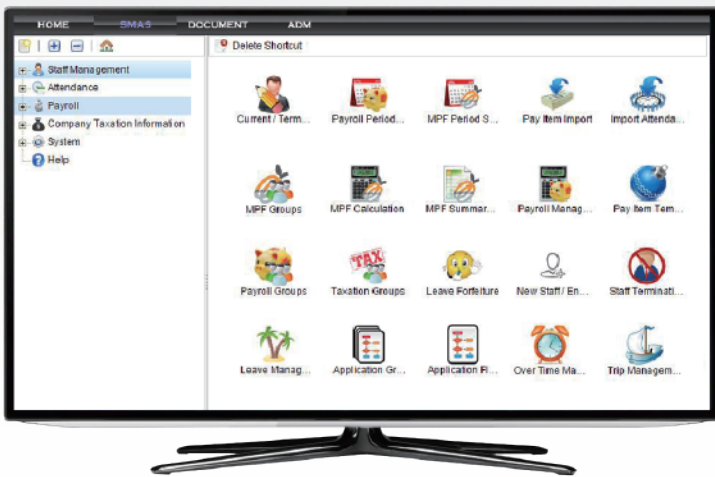

Tailormade Adjustable
Metal casing for Face ID

SMAS 2.0

Attendance and access control system

- Easy to use
- Full set of reports
- Designed for construction industry
- Integrate with CWRS 2017

CWRS Android device