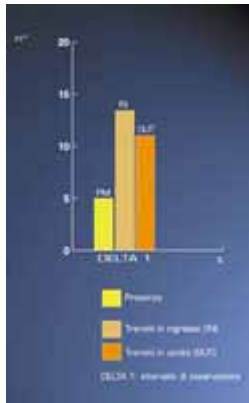

People Counter CP-DELTA 16

CP- DELTA 16 is an electronic system designed for shopping centres and for all those places where people gather.

It allows to monitor with precision visitor flow by entrance or exit: it is ideal for libraries, museums, cultural events.

CP-DELTA 16 is based on the principle of a double infra-red beam interruption, it can be connected to a PC and by its proper "GFV" software it provides immediate analysis and comparisons of visitors flow. It is therefore possible to verify presence modifications in real time and intervene opportunely (for example: to open cash -desks, overcrowding...).

You can have daily, weekly, monthly or annual averages, statistics and personalised reports. The "GFV" program has a key for software protection from unauthorised reproduction.

CP-DELTA 16 is a cabled system but its installation is extremely simple. The elegant small columns do not require particular attention in the beams alignment and are independent: a simple telephone cable and an interface allow the connection with a PC.