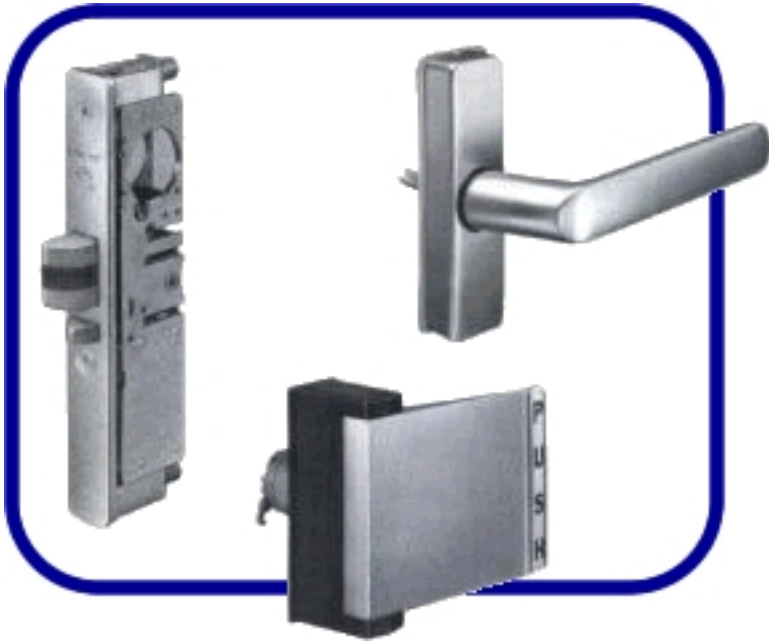

## Electric Locks

Written by Phaah

Friday, 19 March 2010 11:07 - Last Updated Thursday, 01 April 2010 10:45

---

### Electric lock series

For metal stile glass doors. Normally fitted with cylinder outside and lever or give one-way traffic control. Can hold the latch rstraced, for unrestricted traffic, by reverse turn of the key.