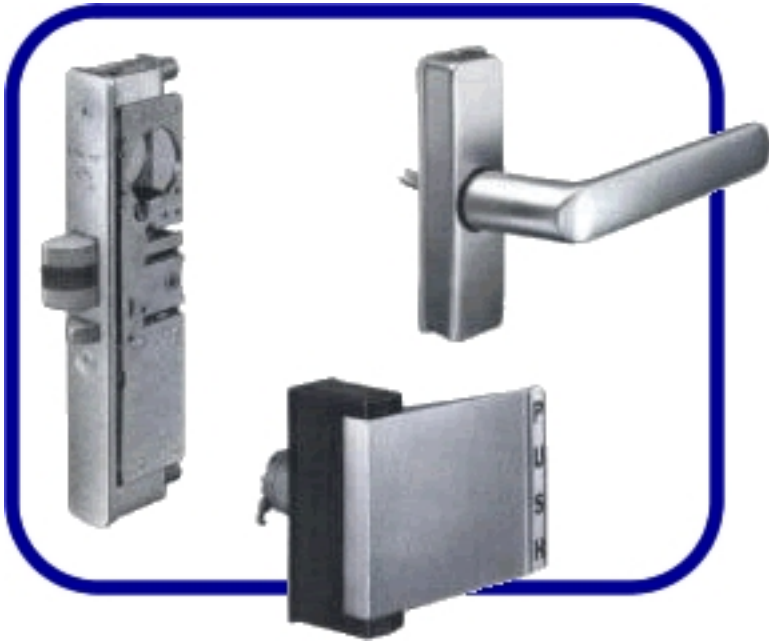

Electric Locks

Written by Phaah

Friday, 19 March 2010 11:07 - Last Updated Tuesday, 30 October 2018 15:14

Electric lock series

For metal stile glass doors. Normally fitted with cylinder outside and lever or give one-way traffic control. Can hold the latch rstraced, for unrestricted traffic, by reverse turn of the key.