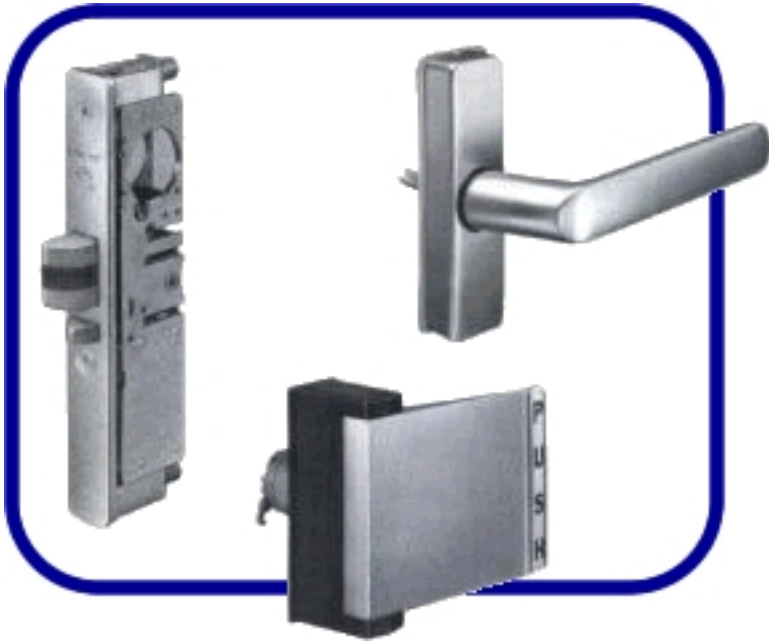

Electric Locks

Written by Phaah

Friday, 19 March 2010 11:07 - Last Updated Thursday, 01 April 2010 10:45

Electric lock series

For metal stile glass doors. Normally fitted with cylinder outside and lever or give one-way traffic control. Can hold the latch rstraced, for unrestricted traffic, by reverse turn of the key.